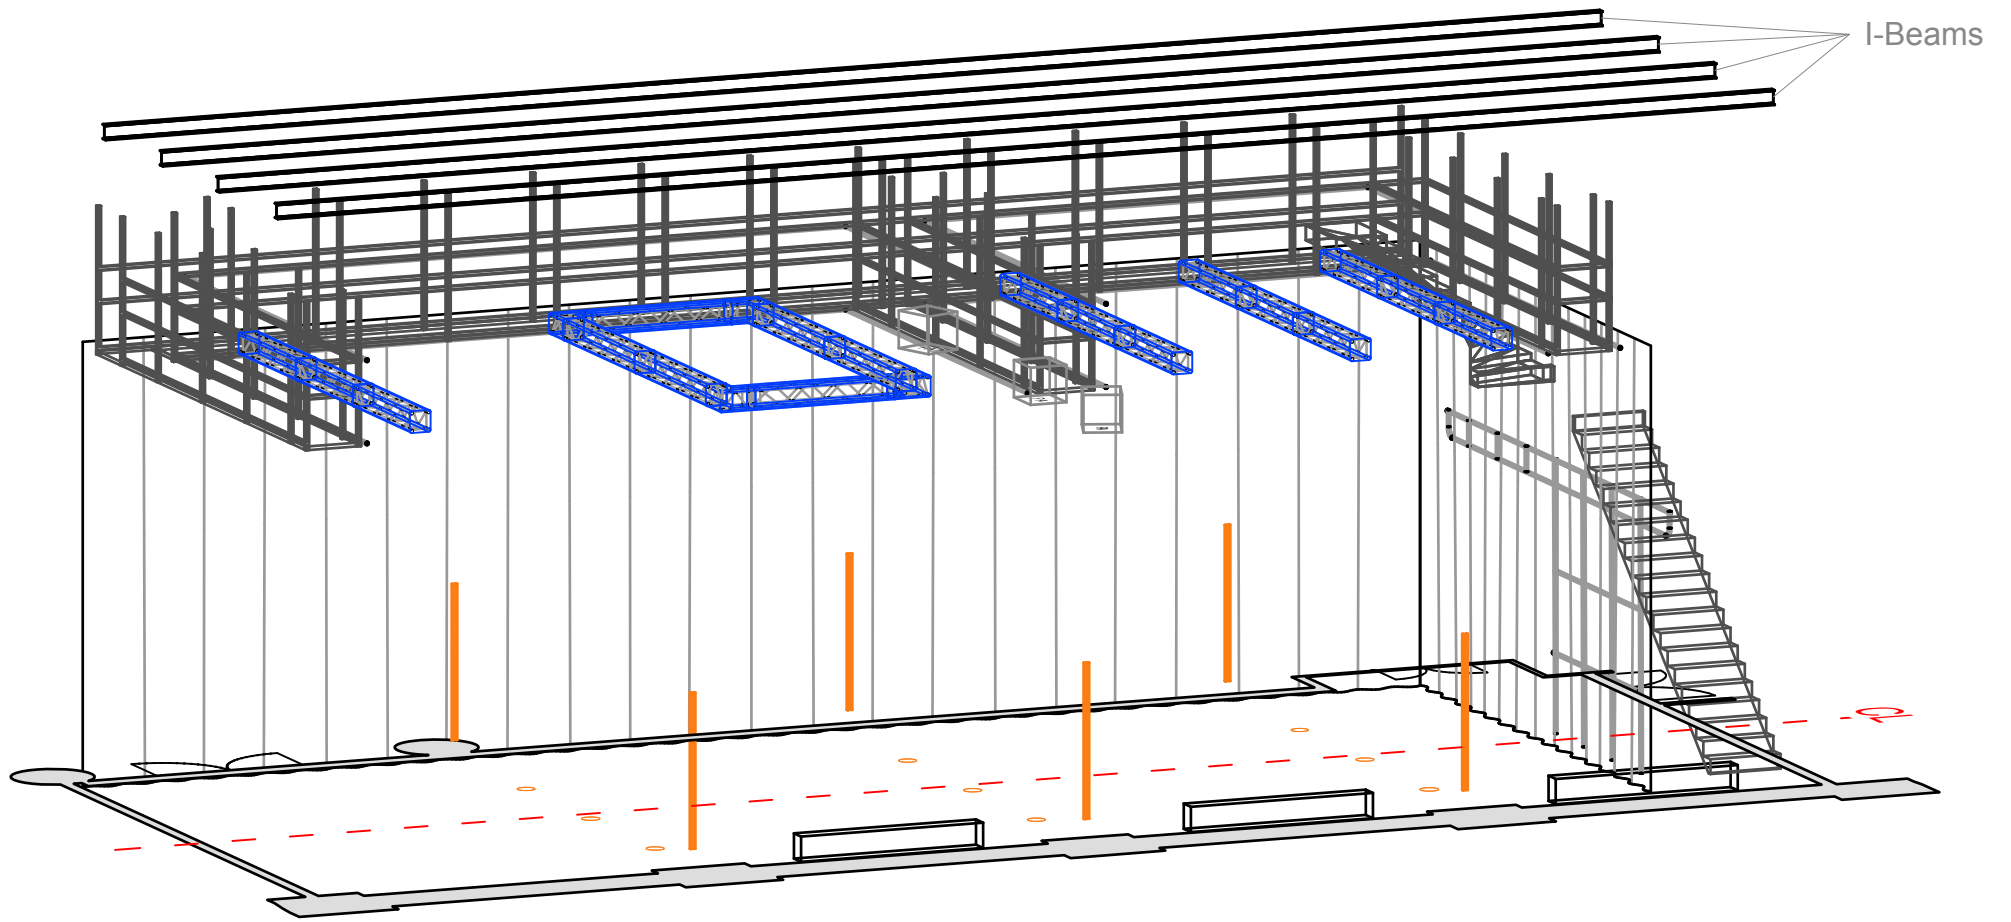

Truss chain motors are attached with mobile clamps so trusses can be moved along them.

KEY

 Panasonic RZ690 Projector

 Circus rigging point

 Circus rigging rail

Helsinki

Kulttuurikeskus Caisa
Cultural Centre Caisa

LIGHTING PLOT

| | |
|----------------|------------|
| Scale | Date |
| 1:100 @ ISO A4 | 30.04.2026 |

Drawn by: Vilma Vantola
Edited by: Tony Leskinen

CAISA Hall Right View - 1:100 Scale

CAISA SALI 3D View