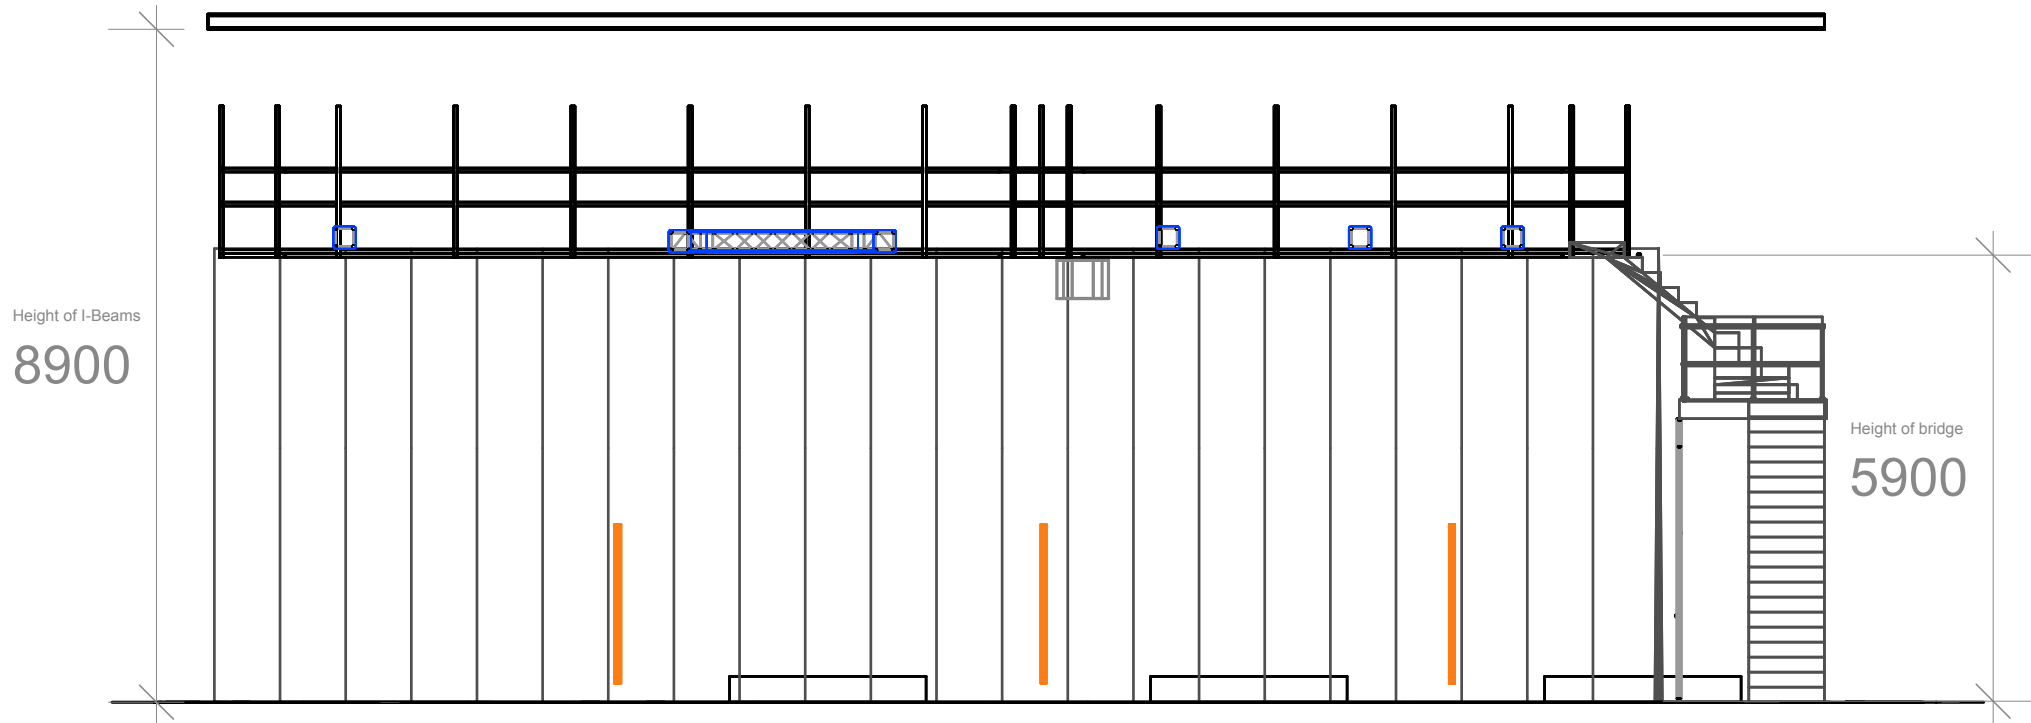

Truss chain motors are attached with mobile clamps so trusses can be moved along them.

KEY

 Panasonic RZ690 Projector

 Circus rigging point

 Circus rigging rail

Helsinki

Kulttuurikeskus Caisa
Cultural Centre Caisa

LIGHTING PLOT

| | |
|----------------|------------|
| Scale | Date |
| 1:100 @ ISO A4 | 30.04.2026 |

Drawn by: Vilma Vantola
Edited by: Tony Leskinen

CAISA Hall Right View - 1:100 Scale

CAISA SALI 3D View