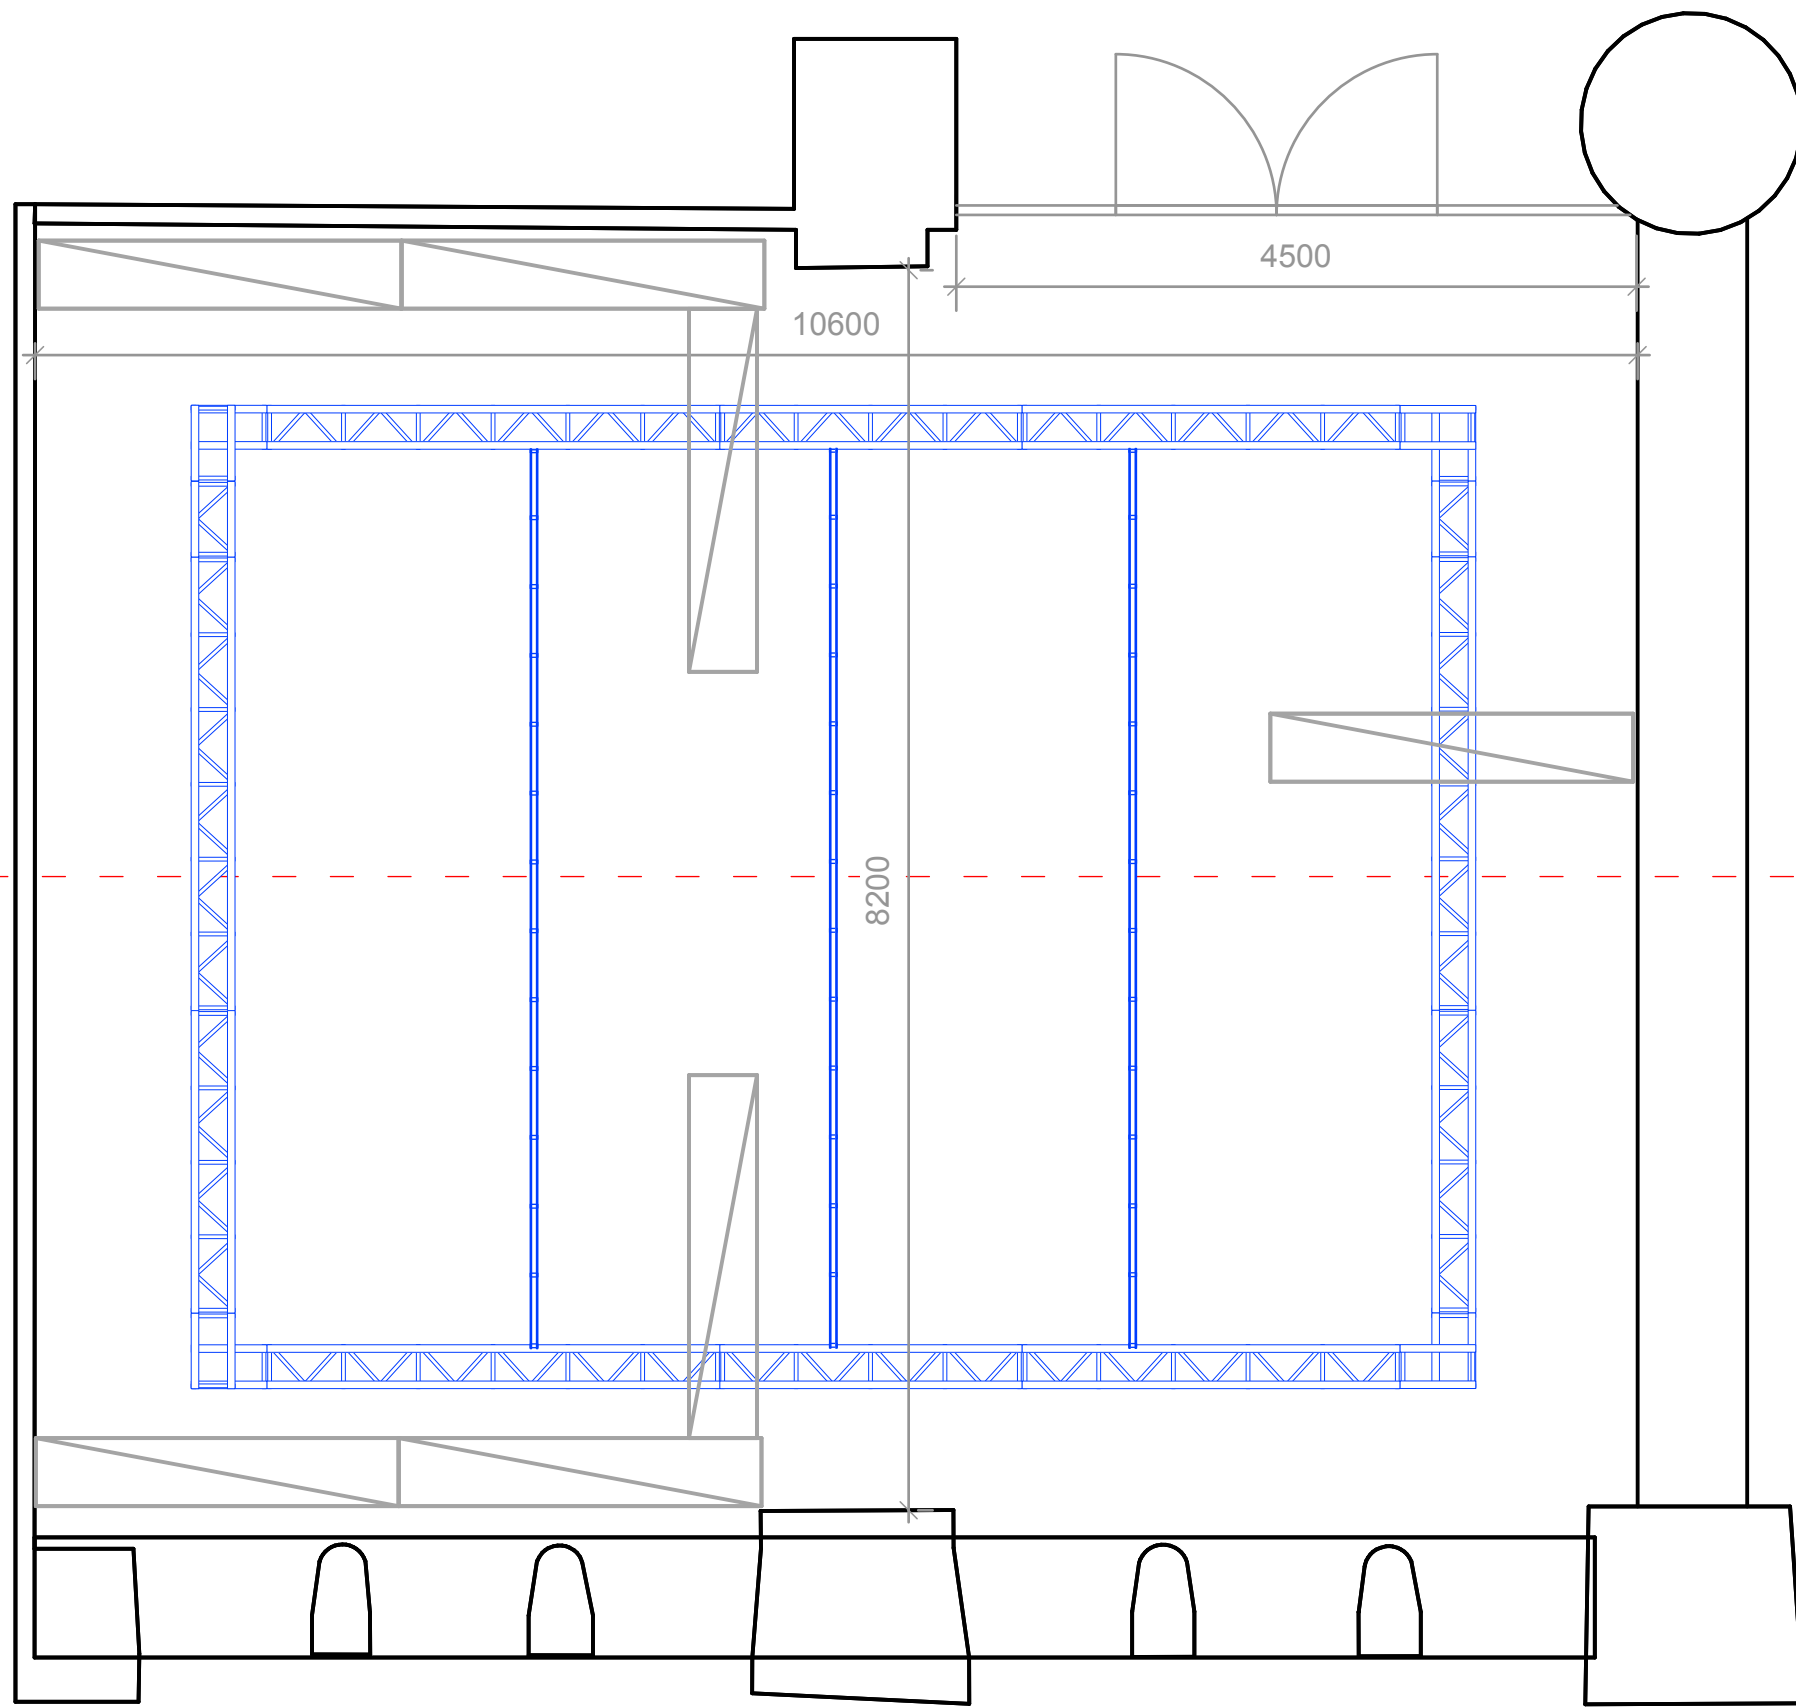

1 meter scale

Mobile wall unit - to scale

Measurements:  
2400mm L  
450mm W  
2400mm H

Mobile walls can be moved around inside the gallery space, but not outside of it. There are 7 wall units. Mobile wall units shown on floorplan for illustrative purposes.

Truss drawn in blue - height approx 4.5m

Kulttuurikeskus Caisa  
Cultural Centre Caisa

GALLERIA PLOT

Scale  
1:50 @ ISO A3

Date  
24.04.2026

Drawn by: Tony Leskinen