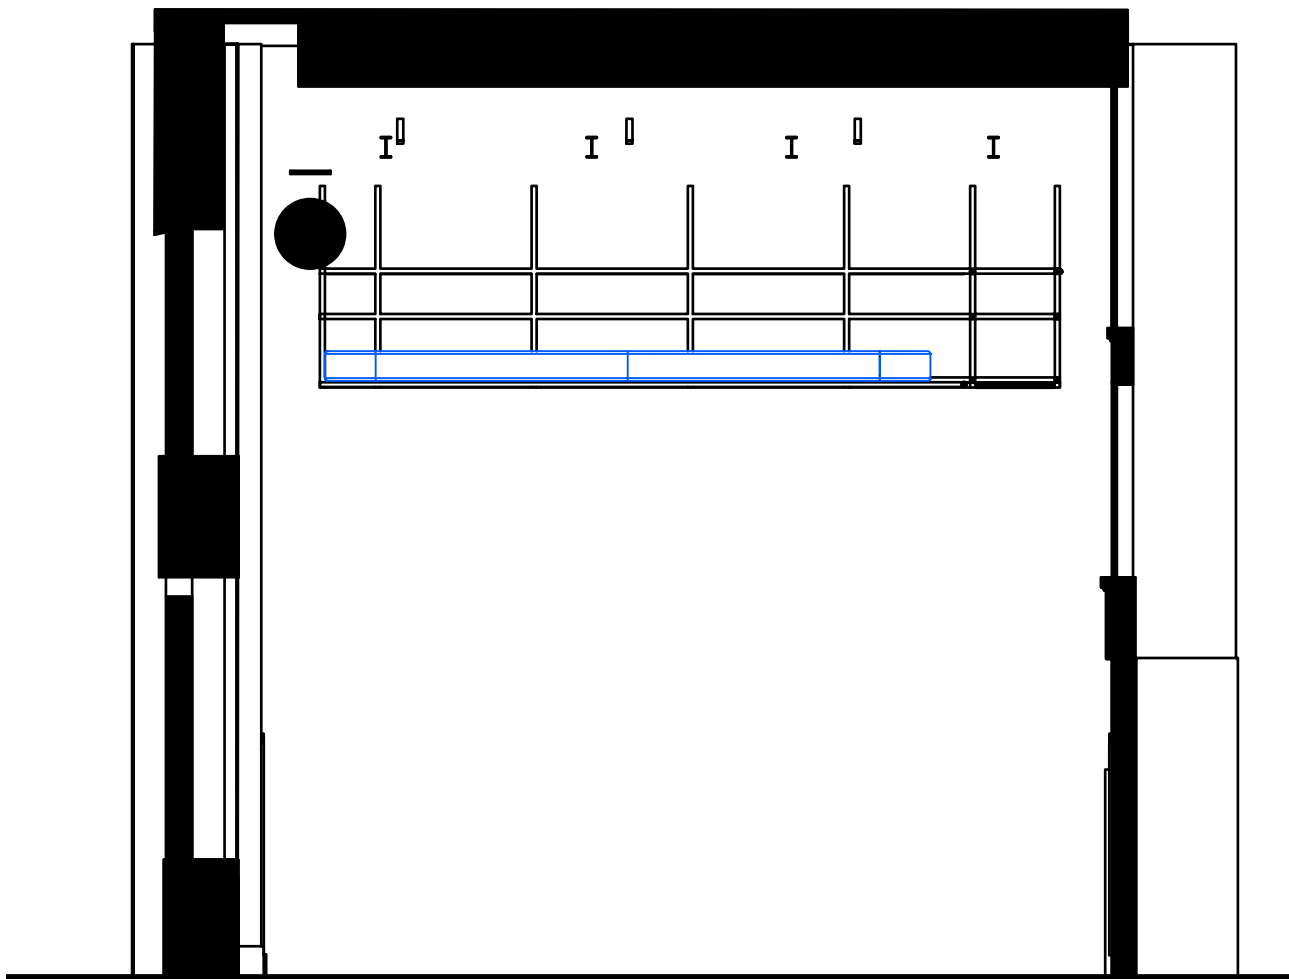

Kulttuurikeskus Caisa Cultural Centre Caisa	
LIGHTING PLOT	
Scale	Date
1:75	8.11.2021
Drawn by: Vilma Vantola	

KEY	
	ETC Source four JR Zoom
	Spotlight HY FN200 WW Fresnel
	Spotlight PC LED Hyperion 300 6C Fresnel
	ELATION Platinum Seven LED Wash
	ELATION Satura Spot CMY LED Spot
	Floor rigging point (2000kg)
	Wall rigging rail (100kg)
	Wall rigging loop (2000kg)
	Ceiling rigging point (L-shape, 2000kg)
	Ceiling rigging point (U-shape, 2000kg)

Kulttuurikeskus Caisa Cultural Centre Caisa	
LIGHTING PLOT	
Scale	Date
1:75	8.11.2021
Drawn by: Vilma Vantola	

1 [AV Room]  
Scale: 1:75

2 [Gallery]  
Scale: 1:75

4

3 [Window wall]  
Scale: 1:75

4 [Inner wall]  
Scale: 1:75