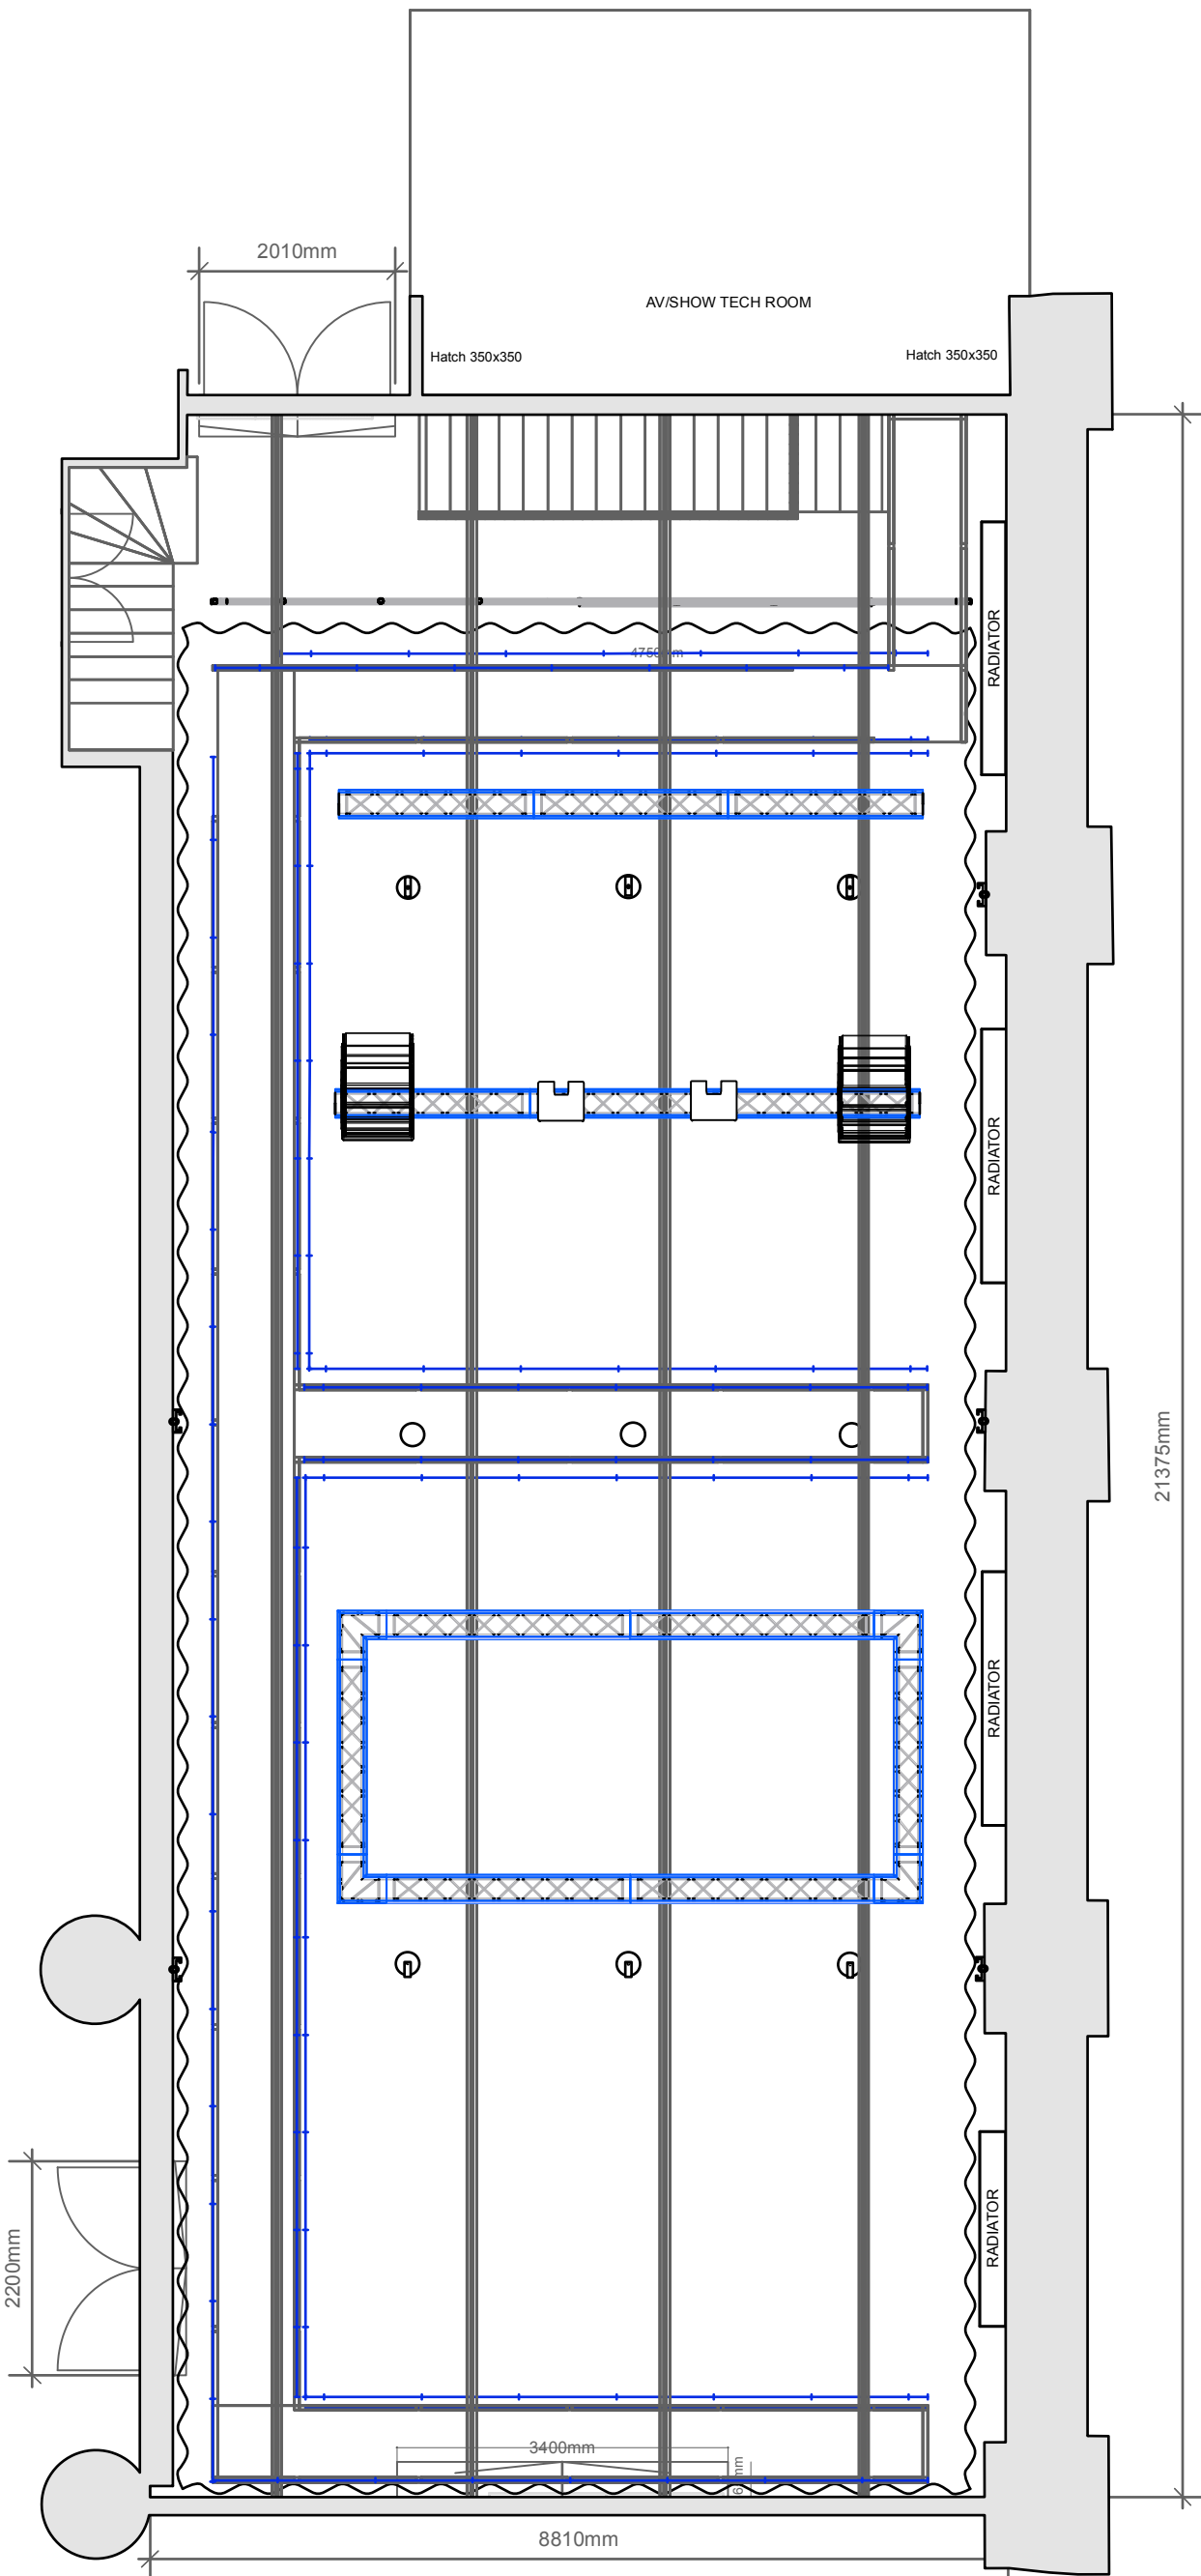

KEY	
	ETC Source four JR Zoom
	Spotlight HY FN200 WW Fresnel
	Spotlight PC LED Hyperion 300 6C Fresnel
	ELATION Platinum Seven LED Wash
	ELATION Satura Spot CMY LED Spot
	Floor rigging point (2000kg)
	Wall rigging rail (100kg)
	Wall rigging loop (2000kg)
	Ceiling rigging point (L-shape, 2000kg)
	Ceiling rigging point (U-shape, 2000kg)

Kulttuurikeskus Caisa Cultural Centre Caisa	
LIGHTING PLOT	
Scale	Date
1:75	8.11.2021
Drawn by: Vilma Vantola	

KEY	
	ETC Source four JR Zoom
	Spotlight HY FN200 WW Fresnel
	Spotlight PC LED Hyperion 300 6C Fresnel
	ELATION Platinum Seven LED Wash
	ELATION Satura Spot CMY LED Spot
	Floor rigging point (2000kg)
	Wall rigging rail (100kg)
	Wall rigging loop (2000kg)
	Ceiling rigging point (L-shape, 2000kg)
	Ceiling rigging point (U-shape, 2000kg)

Kulttuurikeskus Caisa Cultural Centre Caisa	
LIGHTING PLOT	
Scale	Date
1:75	8.11.2021
Drawn by: Vilma Vantola	

1 [AV Room]  
Scale: 1:75

2 [Gallery]  
Scale: 1:75

4

3 [Window wall]  
Scale: 1:75

4 [Inner wall]  
Scale: 1:75