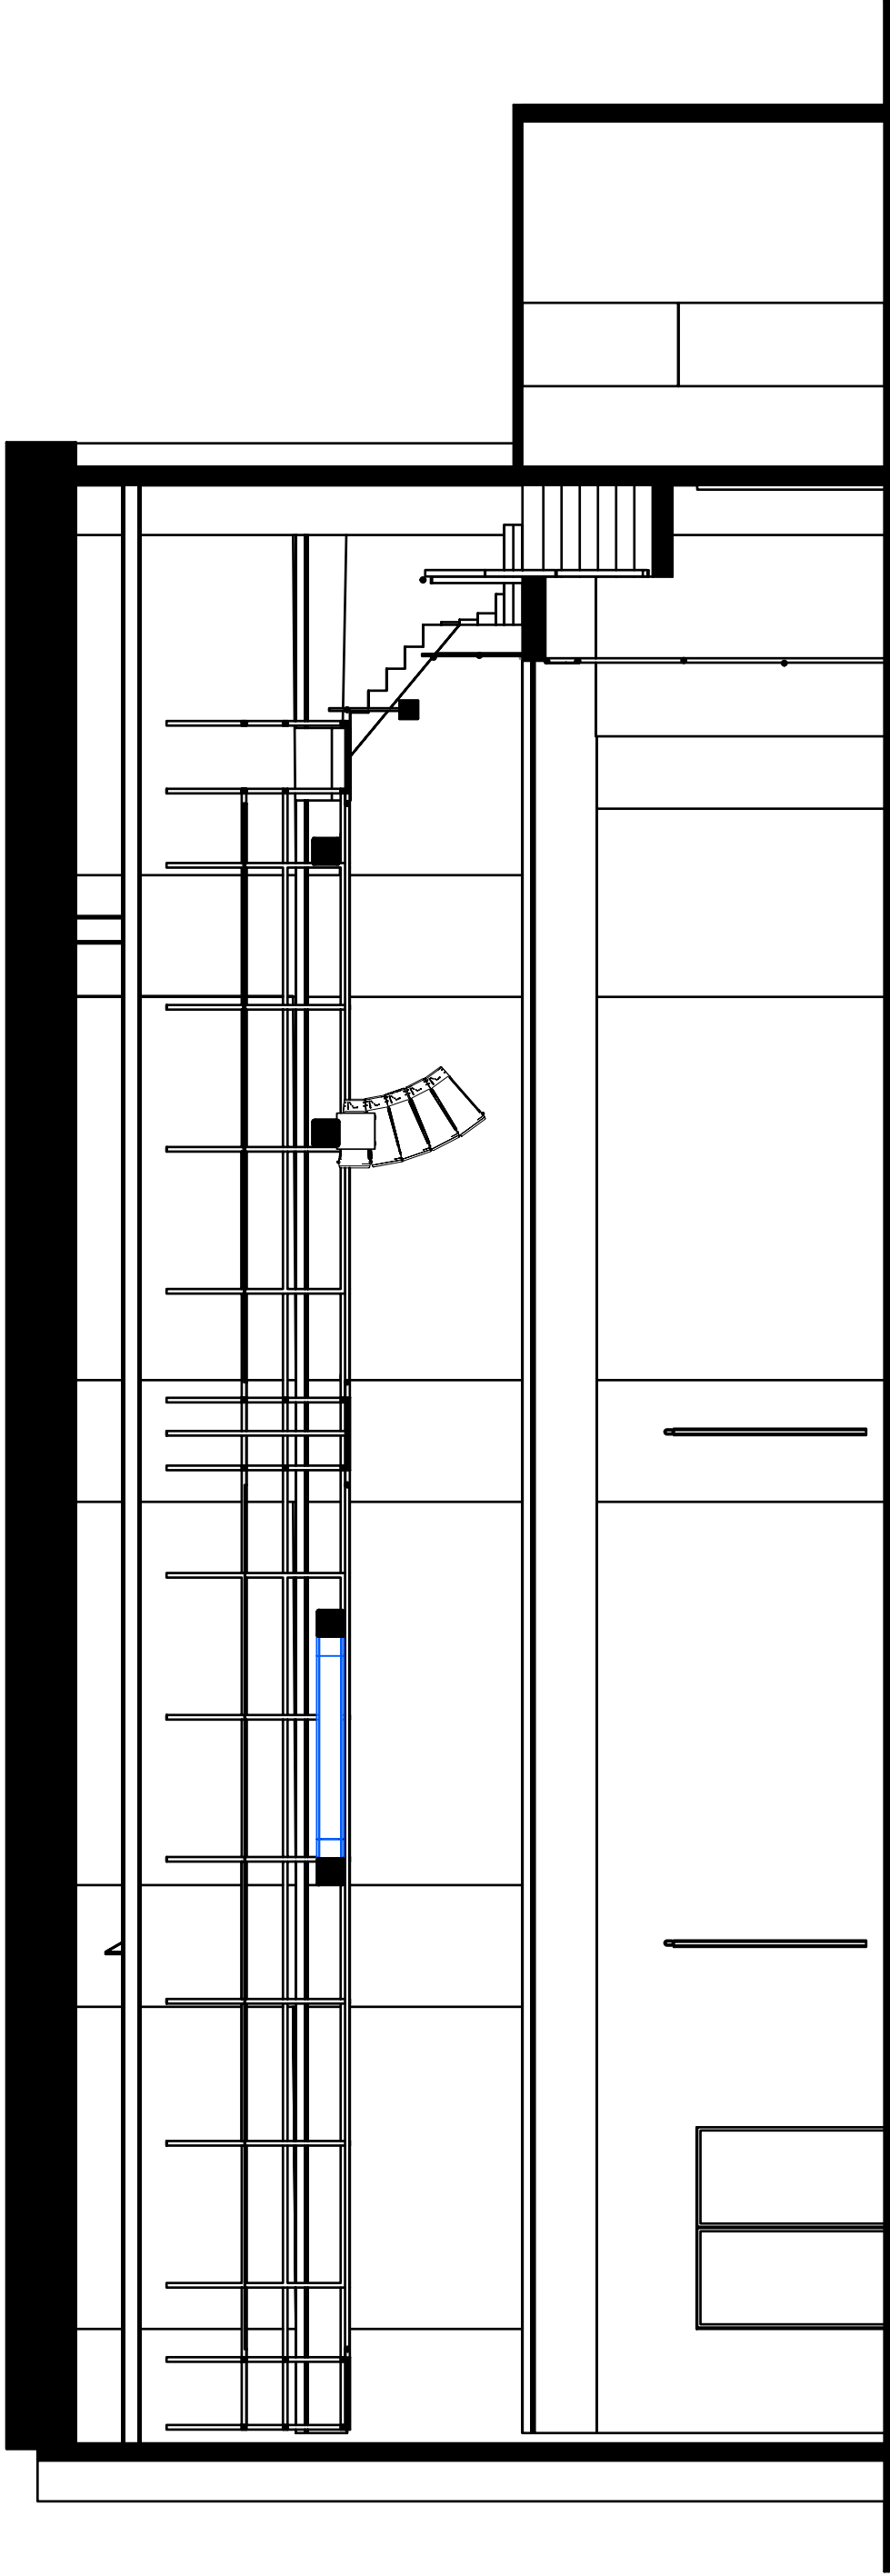

KEY	
	ETC Source four JR Zoom
	Spotlight HY FN200 WW Fresnel
	Spotlight PC LED Hyperion 300 6C Fresnel
	ELATION Platinum Seven LED Wash
	ELATION Satura Spot CMY LED Spot
	Floor rigging point (2000kg)
	Wall rigging rail (100kg)
	Wall rigging loop (2000kg)
	Ceiling rigging point (L-shape, 2000kg)
	Ceiling rigging point (U-shape, 2000kg)

Kulttuurikeskus Caisa Cultural Centre Caisa	
LIGHTING PLOT	
Scale	Date
1:75	8.11.2021
Drawn by: Vilma Vantola	

KEY	
	ETC Source four JR Zoom
	Spotlight HY FN200 WW Fresnel
	Spotlight PC LED Hyperion 300 6C Fresnel
	ELATION Platinum Seven LED Wash
	ELATION Satura Spot CMY LED Spot
	Floor rigging point (2000kg)
	Wall rigging rail (100kg)
	Wall rigging loop (2000kg)
	Ceiling rigging point (L-shape, 2000kg)
	Ceiling rigging point (U-shape, 2000kg)

Kulttuurikeskus Caisa Cultural Centre Caisa	
LIGHTING PLOT	
Scale	Date
1:75	8.11.2021
Drawn by: Vilma Vantola	

1 [AV Room]  
Scale: 1:75

2 [Gallery]  
Scale: 1:75

4

3 [Window wall]  
Scale: 1:75

4 [Inner wall]  
Scale: 1:75