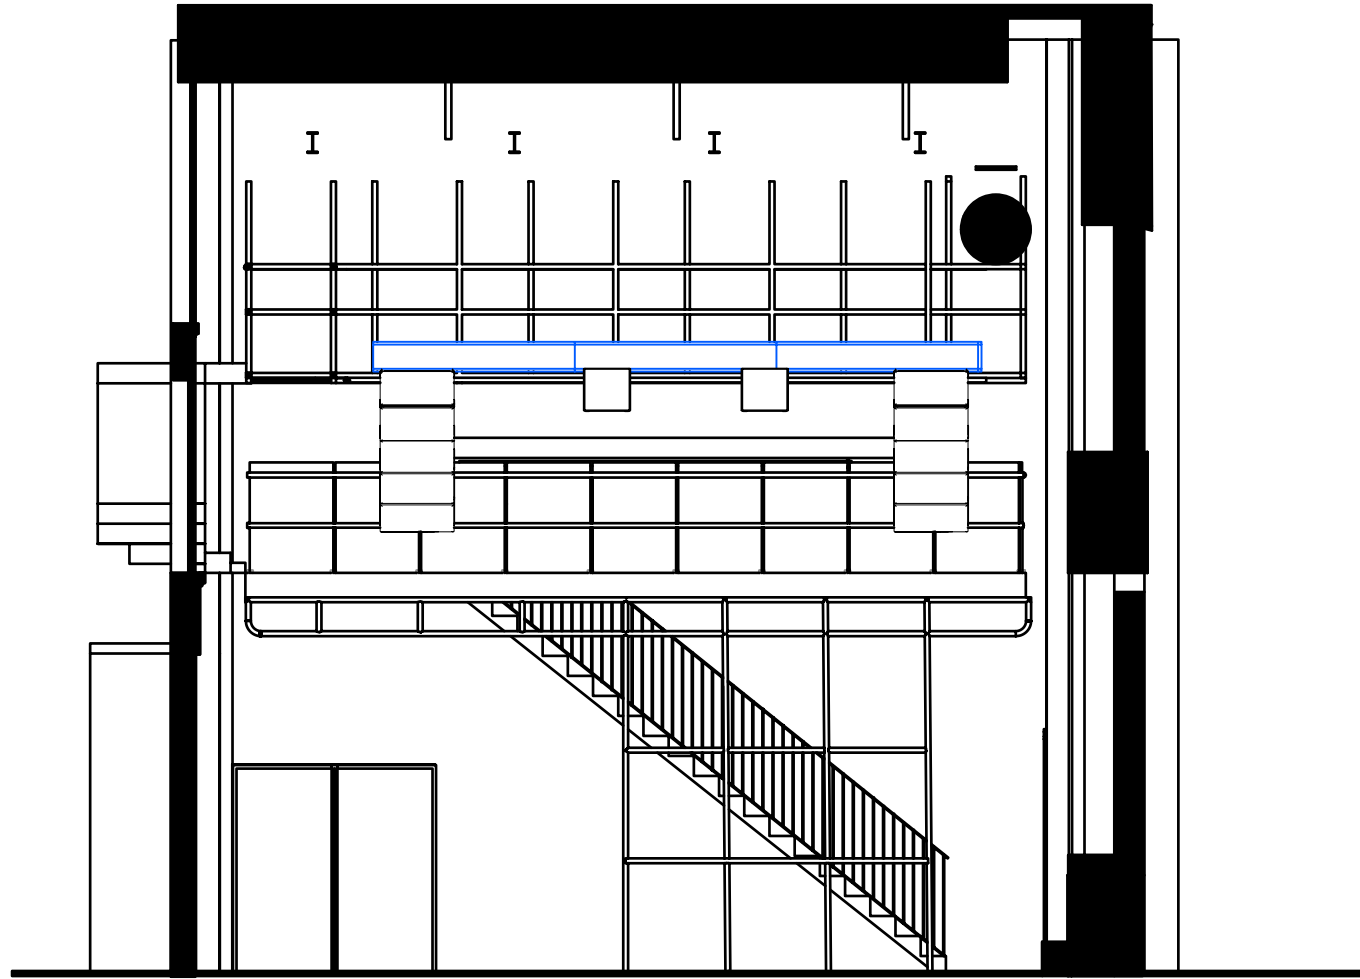

KEY	
	ETC Source four JR Zoom
	Spotlight HY FN200 WW Fresnel
	Spotlight PC LED Hyperion 300 6C Fresnel
	ELATION Platinum Seven LED Wash
	ELATION Satura Spot CMY LED Spot
	Floor rigging point (2000kg)
	Wall rigging rail (100kg)
	Wall rigging loop (2000kg)
	Ceiling rigging point (L-shape, 2000kg)
	Ceiling rigging point (U-shape, 2000kg)

Kulttuurikeskus Caisa Cultural Centre Caisa	
LIGHTING PLOT	
Scale	Date
1:75	8.11.2021
Drawn by: Vilma Vantola	

KEY	
	ETC Source four JR Zoom
	Spotlight HY FN200 WW Fresnel
	Spotlight PC LED Hyperion 300 6C Fresnel
	ELATION Platinum Seven LED Wash
	ELATION Satura Spot CMY LED Spot
	Floor rigging point (2000kg)
	Wall rigging rail (100kg)
	Wall rigging loop (2000kg)
	Ceiling rigging point (L-shape, 2000kg)
	Ceiling rigging point (U-shape, 2000kg)

Kulttuurikeskus Caisa Cultural Centre Caisa	
LIGHTING PLOT	
Scale	Date
1:75	8.11.2021
Drawn by: Vilma Vantola	

1 [AV Room]  
Scale: 1:75

2 [Gallery]  
Scale: 1:75

4

3 [Window wall]  
Scale: 1:75

4 [Inner wall]  
Scale: 1:75