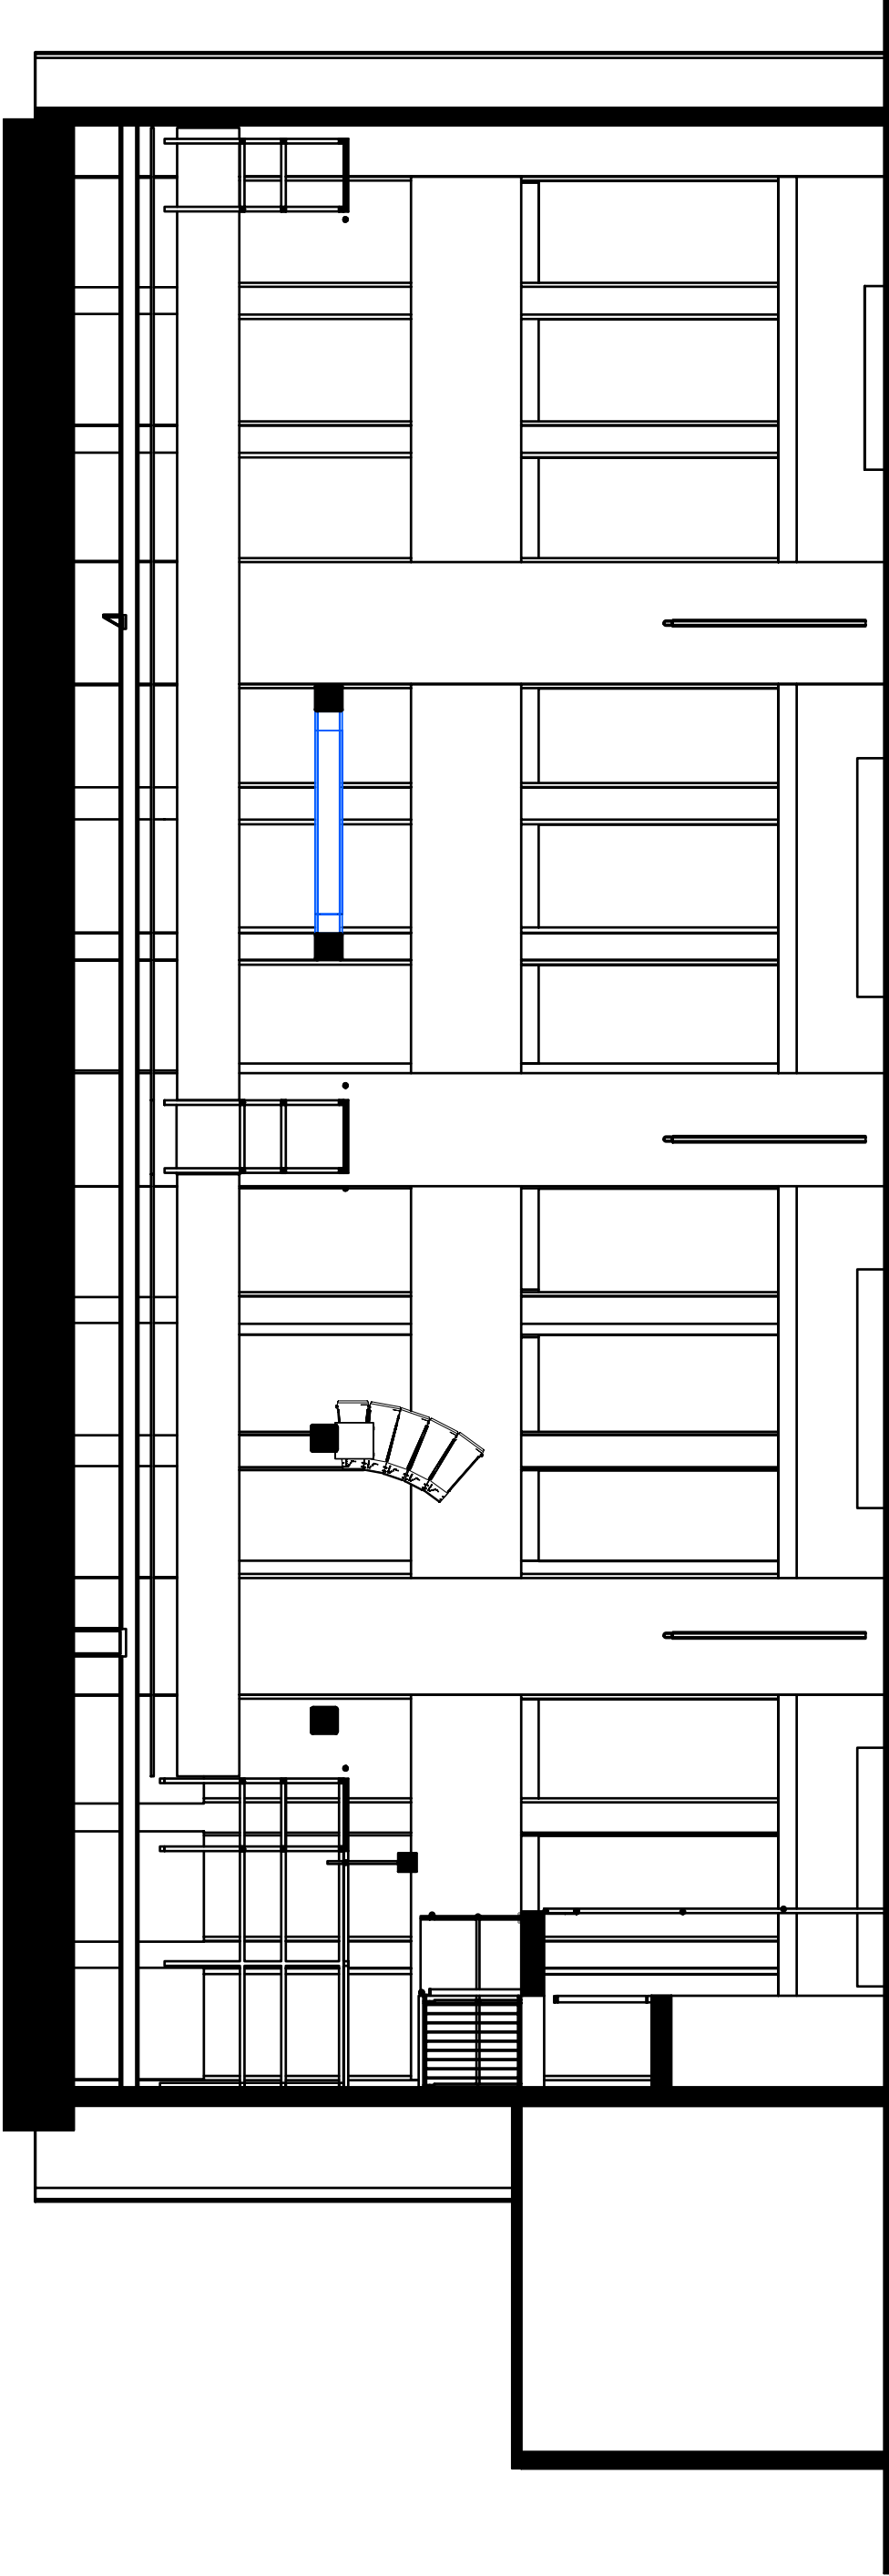

KEY	
	ETC Source four JR Zoom
	Spotlight HY FN200 WW Fresnel
	Spotlight PC LED Hyperion 300 6C Fresnel
	ELATION Platinum Seven LED Wash
	ELATION Satura Spot CMY LED Spot
	Floor rigging point (2000kg)
	Wall rigging rail (100kg)
	Wall rigging loop (2000kg)
	Ceiling rigging point (L-shape, 2000kg)
	Ceiling rigging point (U-shape, 2000kg)

Kulttuurikeskus Caisa Cultural Centre Caisa	
LIGHTING PLOT	
Scale	Date
1:75	8.11.2021
Drawn by: Vilma Vantola	

KEY	
	ETC Source four JR Zoom
	Spotlight HY FN200 WW Fresnel
	Spotlight PC LED Hyperion 300 6C Fresnel
	ELATION Platinum Seven LED Wash
	ELATION Satura Spot CMY LED Spot
	Floor rigging point (2000kg)
	Wall rigging rail (100kg)
	Wall rigging loop (2000kg)
	Ceiling rigging point (L-shape, 2000kg)
	Ceiling rigging point (U-shape, 2000kg)

Kulttuurikeskus Caisa Cultural Centre Caisa	
LIGHTING PLOT	
Scale	Date
1:75	8.11.2021
Drawn by: Vilma Vantola	

1 [AV Room]  
Scale: 1:75

2 [Gallery]  
Scale: 1:75

4

3 [Window wall]  
Scale: 1:75

4 [Inner wall]  
Scale: 1:75